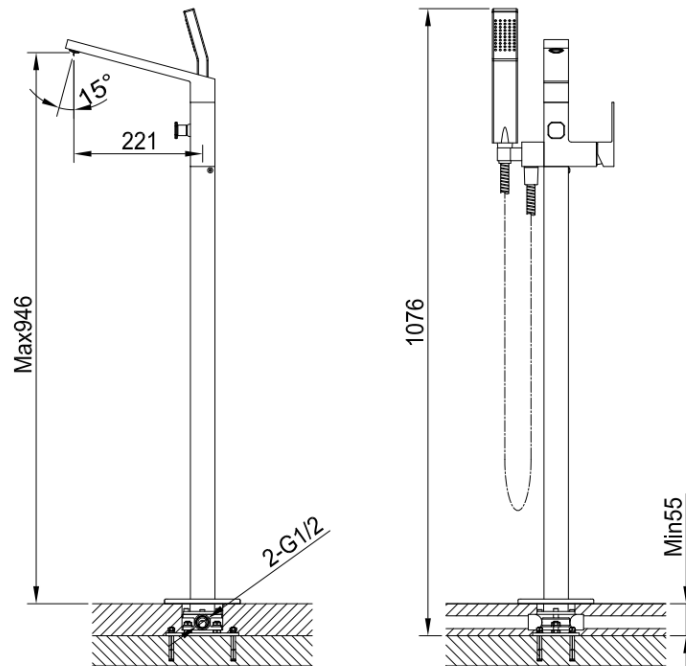

Brand : CAE, China
Name : THAMES floor mounted bathtub mixer with hand shower
Item Code : 75.2223C
Designer :
Color / Finish: Chrome Plated
Dimensions : 221 x 946 mm

Product info:

- floor mounted bathtub mixer
- hand shower